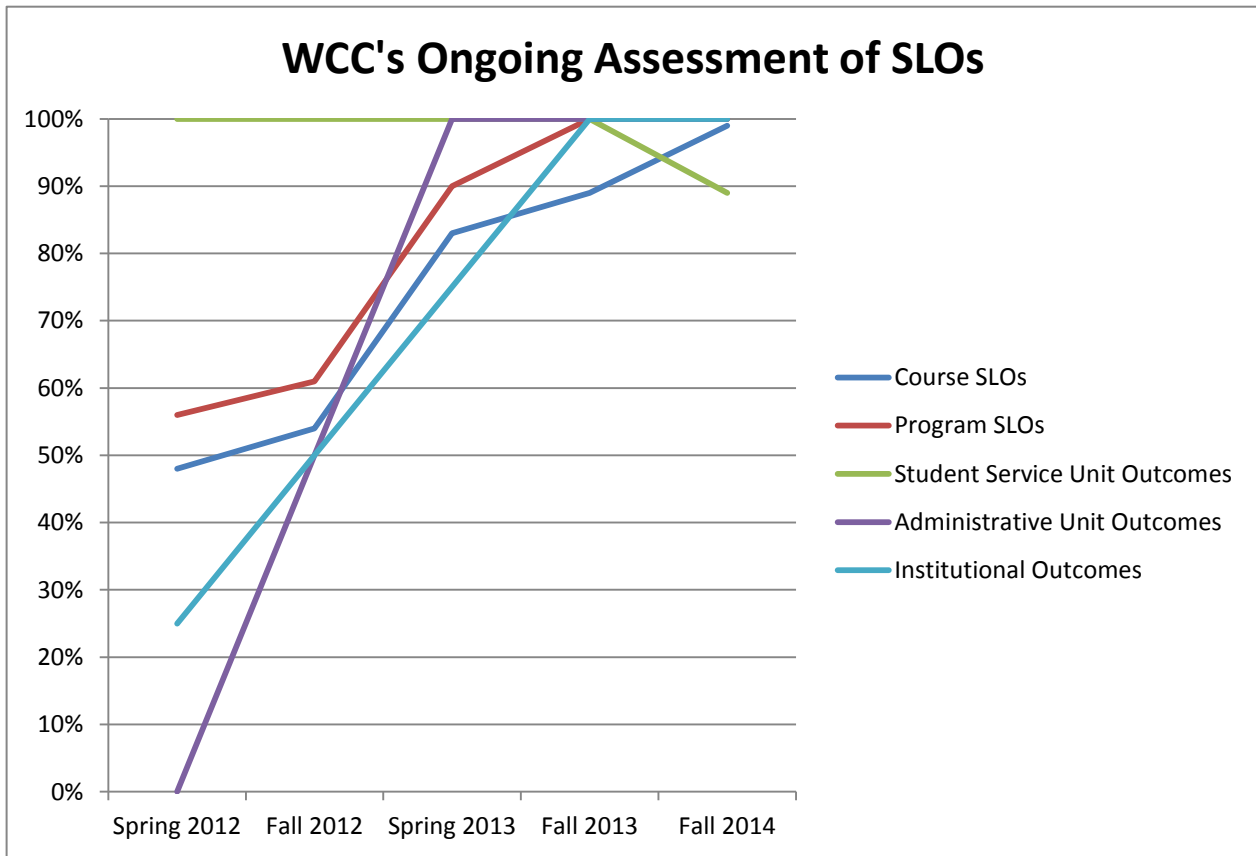

Woodland Community College SLO Status

Defined SLOs					
	Spring 2012	Fall 2012	Spring 2013	Fall 2013	Fall 2014
Course SLOs	100%	100%	100%	100%	100%
Program SLOs	100%	100%	100%	100%	100%
Student Service Unit Outcomes	100%	100%	100%	100%	100%
Administrative Unit Outcomes	100%	100%	100%	100%	100%
Institutional Outcomes	100%	100%	100%	100%	100%

Ongoing Assessment					
	Spring 2012	Fall 2012	Spring 2013	Fall 2013	Fall 2014
Course SLOs	48%	54%	83%	89%	99%
Program SLOs	56%	61%	90%	100%	100%
Student Service Unit Outcomes	100%	100%	100%	100%	89%
Administrative Unit Outcomes	0%	50%	100%	100%	100%
Institutional Outcomes	25%	50%	75%	100%	100%